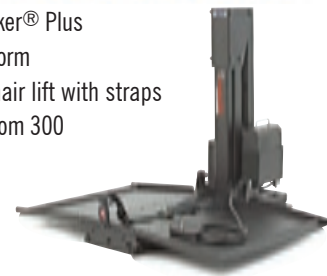

COLOR CHOICES

MODELS

Jazzy 614 2S-SS	Jazzy 614HD 2HD-SS
Jazzy 614 2S-C	Jazzy 614HD 2HD-C
Jazzy 614 2SP-SS	

FEATURES

- New, dual enhanced in-line motors for greater efficiency, torque, range and performance
- 450 lbs. weight capacity with HD model
- 6" casters on front & rear for maximum stability
- Active-Trac® ATX Suspension for enhanced performance over more varied terrain
- Easy rear access to batteries
- Seating up to 24" W x 24" D with HD model
- Tool-less shroud removal
- Easy serviceability
- Depth adjustable foot platform

OPTIONS

- Solid seat pan
- Elevating leg rests
- Cup holder
- Oxygen tank holder
- Swing-away joystick
- Cane/crutch holder
- Swing-away footrests
- Walker holder
- TRU-Balance® Power Tilt (N/A on HD)
- Synergy® Seat

RECOMMENDED LIFTS

Pride SilverStar®
Lifts & Ramps

- Backpacker® Plus
- Full platform
- Power chair lift with straps
- Silver Boom 300

Pride®
Mobility Products Corp.

(US) 800-800-8586 ▪ (Canada) 888-570-1113
Visit us on the web: www.pridemobility.com

The information contained herein is correct at the time of publication; we reserve the right to alter specifications without prior notice. Speed and range vary with user weight, terrain type, battery charge, battery condition and tire pressure. Due to manufacturing tolerances and continual product improvement, length, width, turning radius and ground clearance can be subject to variance of + or - 3%.

* Special order seats or non-standard dimensions will not be fold-flat and depth adjustable.