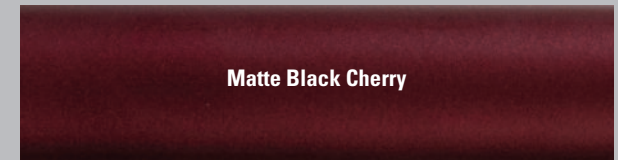

Matte Black Cherry