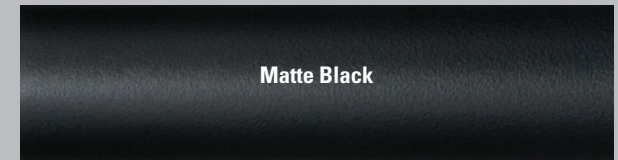

Matte Black