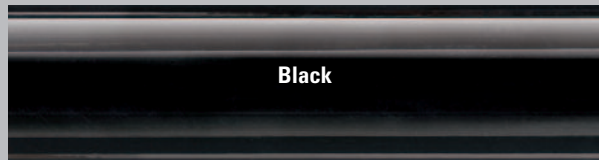

FRAME COLORS

High Gloss Colors

Black

Matte Finish Colors

ANODIZED PARTS

Refer to product order form for anodized part options.

NOTES:

Print processes cannot accurately represent paint finishes. Actual colors may vary.

Colors and patterns may vary based on type of chair or frame material.

Not all colors available on all products. Please see product order form for specific color options.