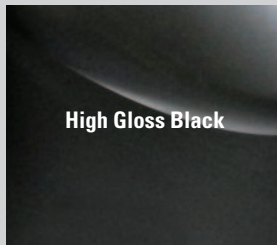

POWER CHAIR SHROUD COLORS

High Gloss Colors

Apple Green *

Copper *

Candy Apple Red

High Gloss Black

Candy Blue

Midnight Blue *

Candy Purple *

Pearl Pink *

Carbon Fiber *

Pearl White *

Matte Finish Colors

Silver *

Matte Black *

Yellow *