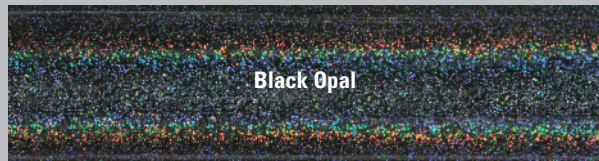

Customer Service: 800.333.4000
www.SunriseMedical.com

FRAME COLORS

Sparkle Silver, Red Anodized Package

Zebra Kolorfusion™

Glow paint shown in the dark

High Gloss Colors

Aztec Gold

Candy Red

Rootbeer

Black

Electric Blue

Sparkle Silver

Black Cherry

Evergreen

Sunrise Orange

Black Opal