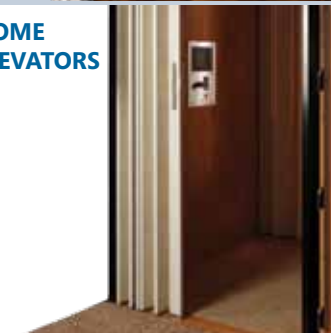

POWER CHAIR LIFTS

VERTICAL LIFTS

STAIR LIFTS

INCLINE LIFT

POOL LIFT

DUMBWAITER

HOME ELEVATORS

2075 47th Street, Sarasota, FL 34234 | 800-833-0478 | www.harmar.com